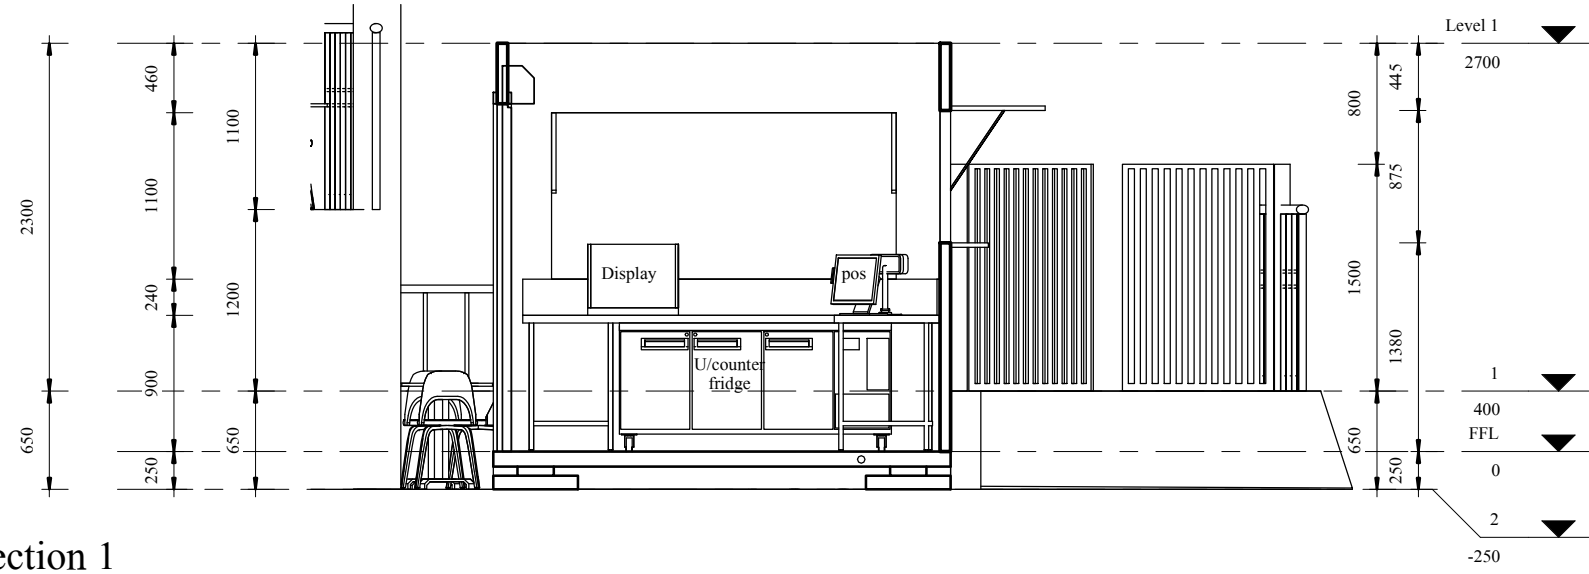

Palm Beach

Enter address here

Owner

A101

Proposed Floor Plan

Date 13-Nov-16 11:49:22 AM

Scale 1 : 50 @ A3

Section 1
1 : 50