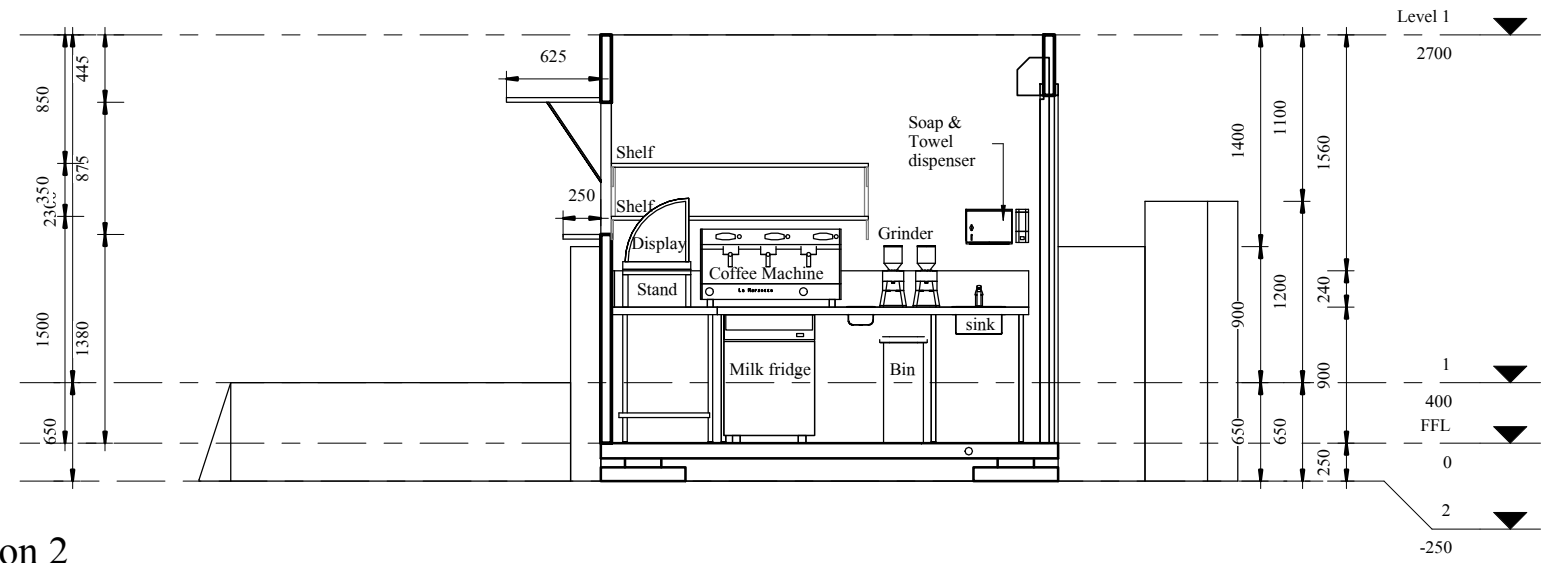

Palm Beach

Enter address here

Owner

A101

Proposed Floor Plan

Date 13-Nov-16 11:49:22 AM

Scale 1 : 50 @ A3

Section 1
1 : 50