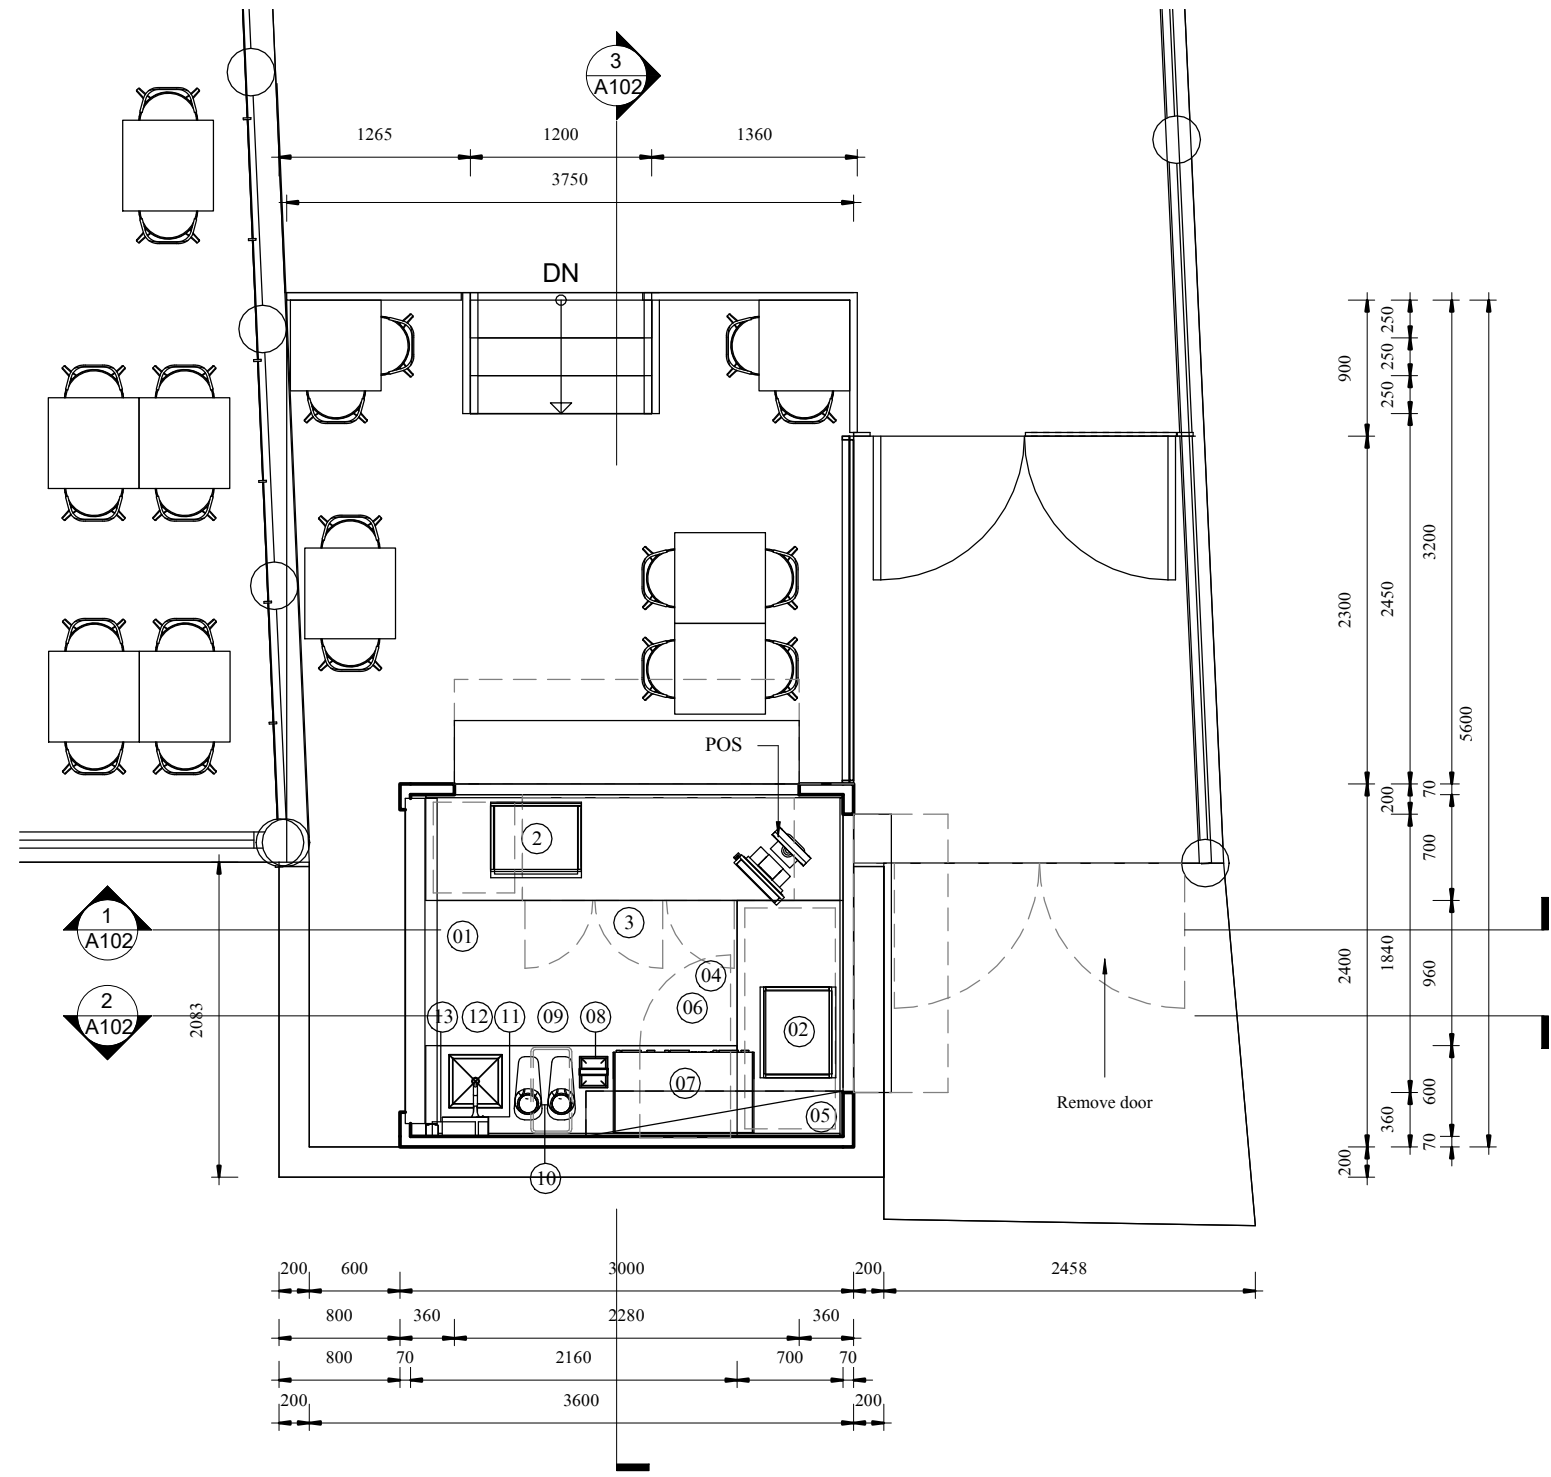

- 01- Custom s/s work bench with shelving
- 02- Muffin display
- 03- U/counter 3 door fridge
- 04- Custom s/s work bench with shelving
- 05- Custom s/s 2 tier shelving
- 06- Milk fridge
- 07- 3 Group coffee machine
- 08- knock box
- 09- Slim bin
- 10- Grinder
- 11- Tapware sink mixer
- 12- Custom s/s work bench with hand basin
- 13- Paper towel & soap dispensers

Palm Beach

Enter address here

Owner

A101

Proposed Floor Plan

Date 13-Nov-16 11:49:22 AM

Scale 1 : 50 @ A3

Section 1
1 : 50

Scale 1 : 50 @ A3

2 North
1 : 50

1 East
1 : 50

4 West
1 : 50

3 South
1 : 50

Palm Beach

Enter address here

Owner